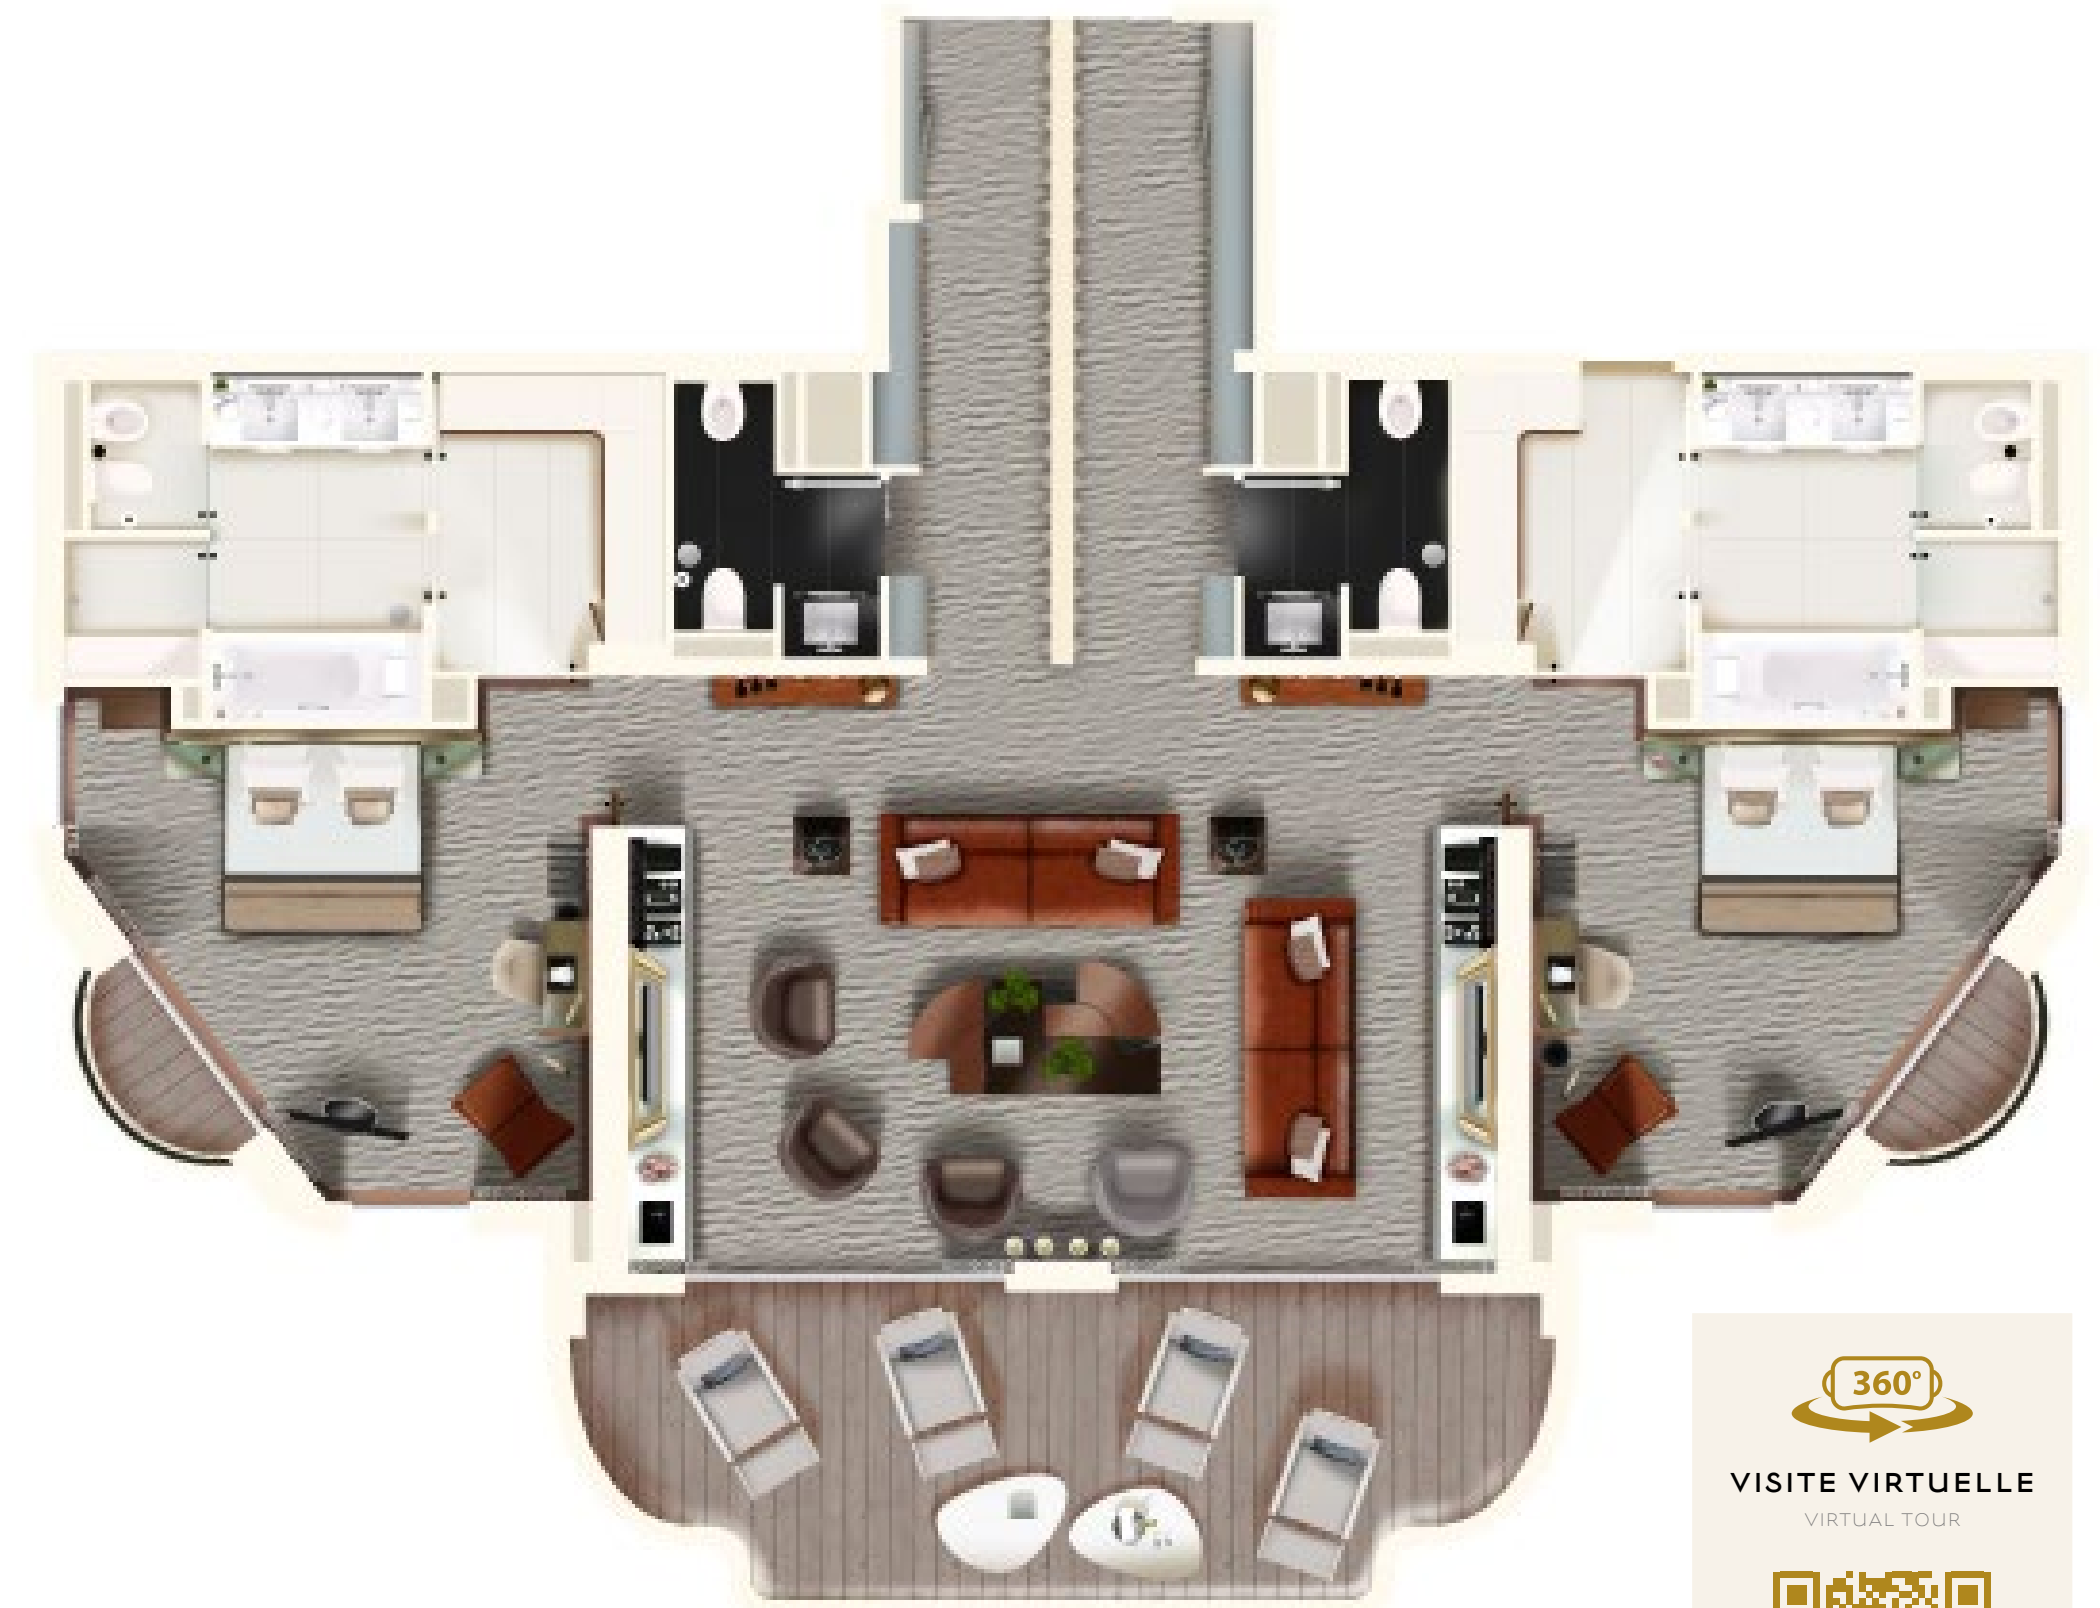

In natural tones reminiscent of the seashore,
the new Suite Balancine will immerse
you in a state of bliss.

SUITE BALANCINE

- Surface area: approximately 1 720 sq ft
- View on the sea
- Room capacity: 4 persons
- Baby bed
- Baby care accessories
- Bathrobe/slippers
- Iron and ironing board
- Nespresso coffee machine
- Welcome tray
- Pets allowed against payment
- Free wi-fi internet
- Terrace

HÔTEL LE MAJESTIC

- 3 restaurants
- 3 bars
- Private beach
- Spa Diane Barrière
- Fitness Center
- Swimming pool
- Parking
- Private screening room
- Studio by Petit VIP

RESERVATIONS: +33 (0) 970 820 900
reservations.majestic@cannesbarriere.com